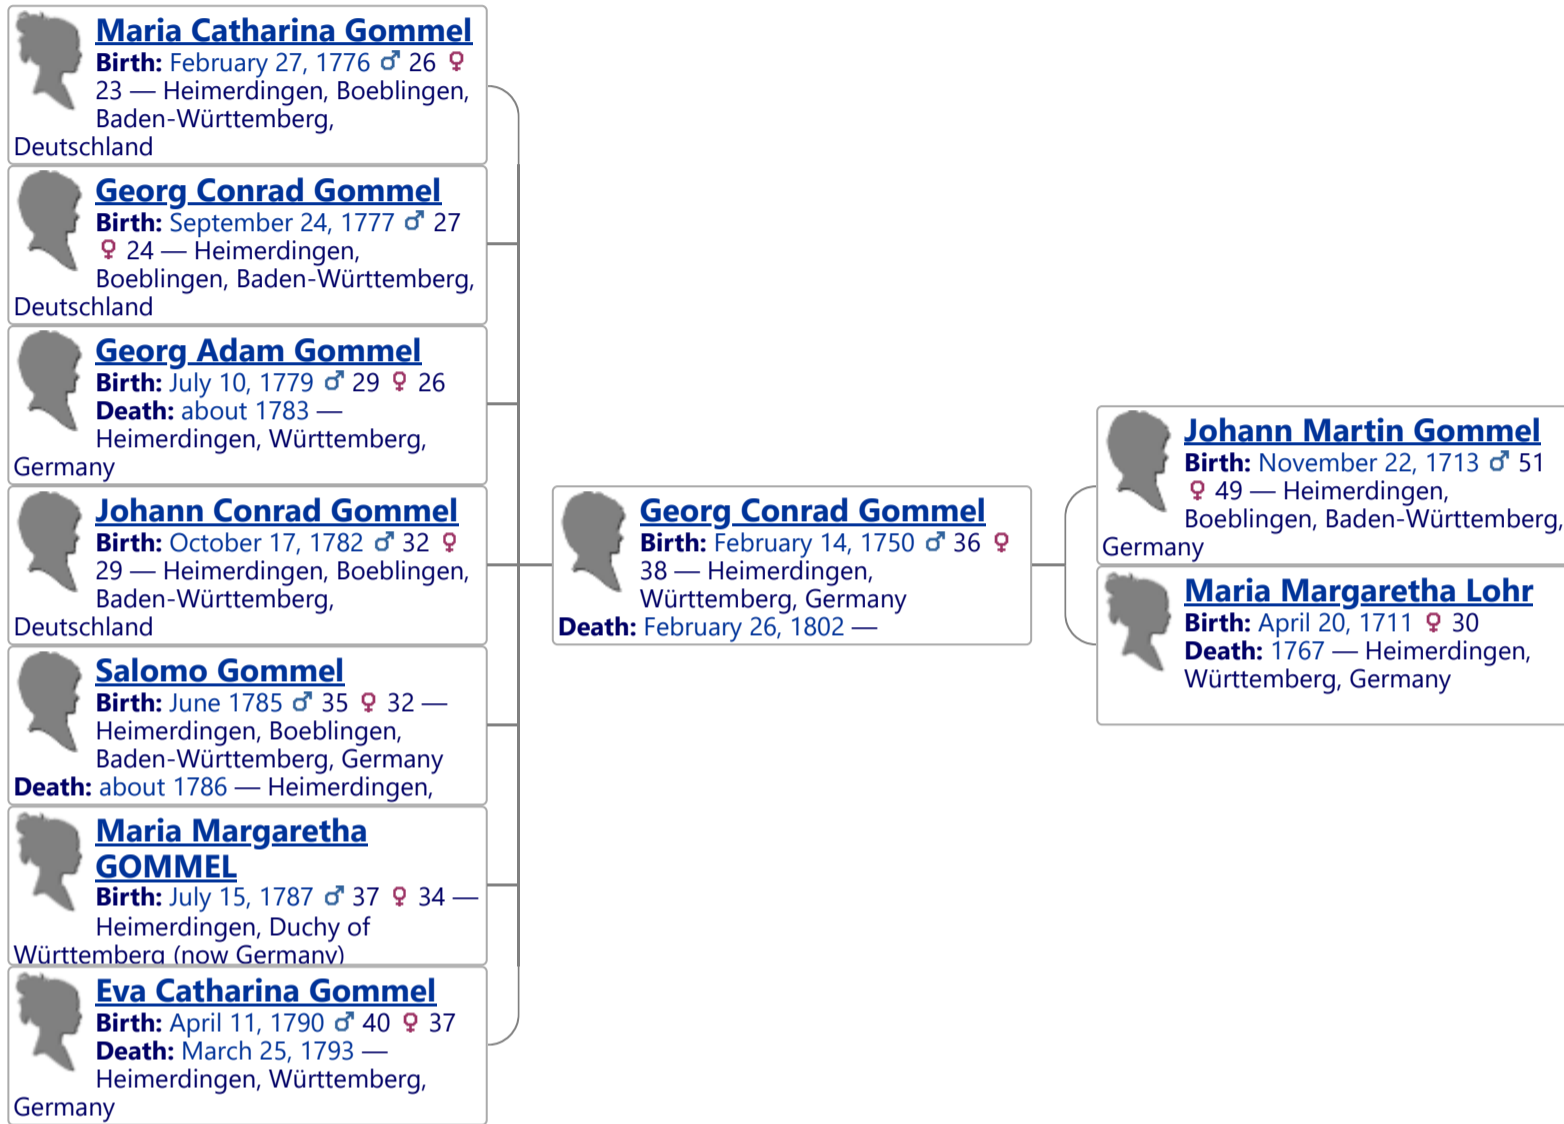

Maria Margaretha Lohr
Birth: April 20, 1711 ♀ 30
Death: 1767 — Heimerdingen,
Württemberg, Germany

Family of Johannes Gommel

Family of Georg Conrad Gommel

Family of Christina Sabina Gommel

Family of Anna Elisabetha Löhr