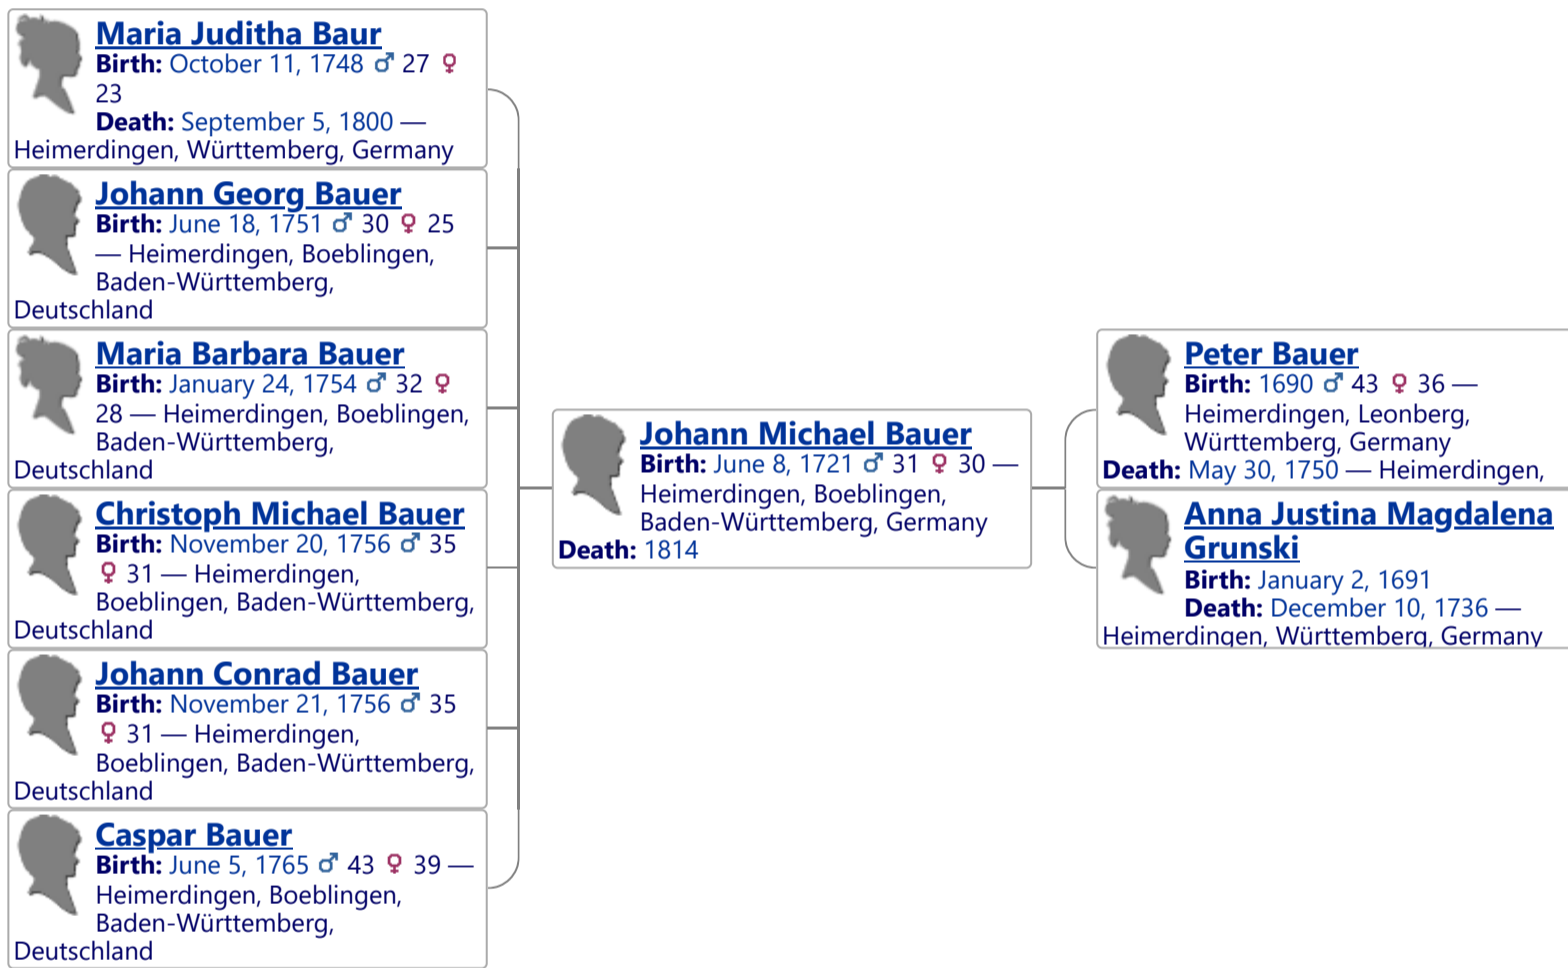

Family of Johann Michael Bauer